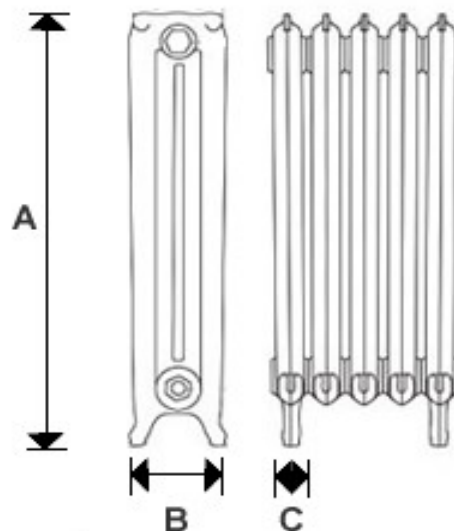

Visit www.craneradiators.com to find your local stockist